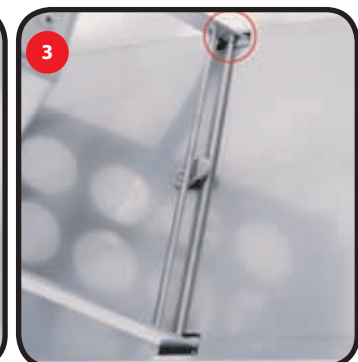

2 OPEN BOTH LATCHES ON THE HARD CASE

3 REMOVE PROTECTION MATERIALS

4 REMOVE UNIT FROM HARD CASE

1 REMOVE PLASTIC WRAP FROM UNIT

2 LIFT TOP RACK OF THE UNIT.

3 SET BOTTOM RACK LEG WHEELS INTO RECTANGULAR HOLE IN BASE.

4 SWING LOCKING ARM AROUND TO LOCK THE UNIT.

TO COLLAPSE THE UNIT, REPEAT SETUP INSTRUCTIONS IN REVERSE. BE CAREFUL RETRACTING UNIT